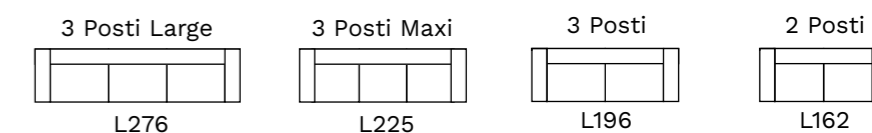

Morgan

3P Large	L276- P100 - H90/105 - Hsed.44 cm
3P Maxi	L225- P100 - H90/105 - Hsed.44 cm
3 Posti	L196 - P100 - H90/105 - Hsed.44 cm
2 Posti	L162 - P100 - H90/105 - Hsed.44 cm
Poltrona Large	L116 - P100 - H90/105 - Hsed.44 cm
Poltrona Large 1BR	L98 - P100 - H90/105 - Hsed.44 cm
Poltrona Large SBR	L80 - P100 - H90/105 - Hsed.44 cm
Pol Small	L99 - P100 - H90/105 - Hsed.44 cm
Pol Small 1BR	L81 - P100 - H90/105 - Hsed.44 cm
Pol Small SBR	L63 - P100 - H90/105 - Hsed.44 cm
Angolo	L100 - P100 - H90/105 - Hsed.44 cm
Pouf	L65 - P100 Hsed.44 cm

Rivestimento: Cat. D
art. Ross col.21 azzurro/15 giallo
25 grigio/13 ruggine