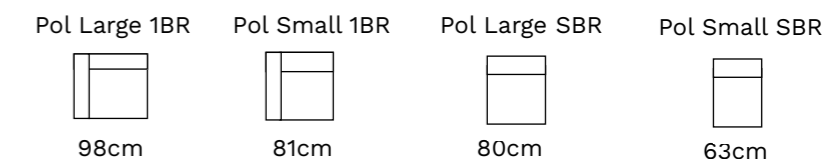

Morgan

3P Large	L276- P100 - H90/105 - Hsed.44 cm
3P Maxi	L225- P100 - H90/105 - Hsed.44 cm
3 Posti	L196 - P100 - H90/105 - Hsed.44 cm
2 Posti	L162 - P100 - H90/105 - Hsed.44 cm
Poltrona Large	L116 - P100 - H90/105 - Hsed.44 cm
Poltrona Large 1BR	L98 - P100 - H90/105 - Hsed.44 cm
Poltrona Large SBR	L80 - P100 - H90/105 - Hsed.44 cm
Pol Small	L99 - P100 - H90/105 - Hsed.44 cm
Pol Small 1BR	L81 - P100 - H90/105 - Hsed.44 cm
Pol Small SBR	L63 - P100 - H90/105 - Hsed.44 cm
Angolo	L100 - P100 - H90/105 - Hsed.44 cm
Pouf	L65 - P100 Hsed.44 cm