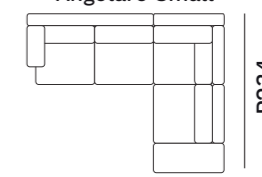

Blues Angolare

3P Maxi letto Fast	L258- P105 - H80/105-Hsed. 45 cm
3P 1BR Maxi letto Fast	L221 - P105 - H80/105-Hsed. 45 cm
3P SBR Maxi letto Fast	L184 - P105 - H80/105-Hsed. 45 cm
3P letto Fast	L238- P105 - H80/105-Hsed. 45 cm
3P 1BR letto Fast	L201 - P105 - H80/105-Hsed. 45 cm
3P SBR letto Fast	L164 - P105 - H80/105-Hsed. 45 cm
3P Fisso o Delfino	L228 - P105- H80/105-Hsed. 45 cm
3P 1BR Fisso o Delfino	L192 - P105 - H80/105-Hsed. 45 cm
3P SBR Fisso o Delfino	L155 - P105 - H80/105-Hsed. 45 cm
2P letto Fast	L198 - P105 - H80/105-Hsed. 45 cm
2P 1BR letto Fast	L161 - P105 - H80/105-Hsed. 45 cm
2P SBR letto Fast	L124 - P105 - H80/105-Hsed. 45 cm
2P Fisso o Delfino	L200- P105 - H80/105-Hsed. 45 cm
2P 1BR Fisso o Delfino	L163 - P105 - H80/105-Hsed. 45 cm
2P SBR Fisso o Delfino L	L126 - P105 - H80/105-Hsed. 45 cm
Poltrona Maxi Fissa	L151 - P105 - H80/105-Hsed. 45 cm
Poltrona Maxi 1BR Fissa	L114 - P105 - H80/105-Hsed. 45 cm
Poltrona Maxi SBR Fissa	L77 - P105 - H80/105-Hsed. 45 cm
Poltrona Fissa	L137 - P105 - H80/105-Hsed. 45 cm
Poltrona 1BR Fissa	L100 - P105 - H80/105-Hsed. 45 cm
Poltrona SBR	L63 - P105 - H80/105-Hsed. 45 cm
Pol.CL Large 1BR Fissa o Contenitore	L114 - P170 - H80/105-Hsed. 45 cm
Pol.CL Small 1BR Fissa o Contenitore	L100 - P170 - H80/105-Hsed. 45 cm
Pouf Fisso o Contenitore	L65 - P105 Hsed. 45 cm
Angolo	L105 - P105 - H80/105-Hsed. 45 cm
Angolo Poltrona Mini	L168 - P105 - H80/105-Hsed. 45 cm
Angolo Poltrona Maxi	L182 - P105 - H80/105-Hsed. 45 cm
Bracc. Fisso o Cricchetto	L37 - P105 H58cm

Angolare Small

L270

Angolare Large

L296
con rete Fast L305

Rivestimenti:

Cat. D
art. Luna col. 02 (chiaro)
art. Luna col. 08 (scuro)