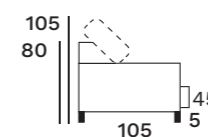

Blues Angolare

3P Maxi letto Fast	L258- P105 - H80/105-Hsed. 45 cm
3P 1BR Maxi letto Fast	L221 - P105 - H80/105-Hsed. 45 cm
3P SBR Maxi letto Fast	L184 - P105 - H80/105-Hsed. 45 cm
3P letto Fast	L238- P105 - H80/105-Hsed. 45 cm
3P 1BR letto Fast	L201 - P105 - H80/105-Hsed. 45 cm
3P SBR letto Fast	L164 - P105 - H80/105-Hsed. 45 cm
3P Fisso o Delfino	L228 - P105- H80/105-Hsed. 45 cm
3P 1BR Fisso o Delfino	L192 - P105 - H80/105-Hsed. 45 cm
3P SBR Fisso o Delfino	L155 - P105 - H80/105-Hsed. 45 cm
2P letto Fast	L198 - P105 - H80/105-Hsed. 45 cm
2P 1BR letto Fast	L161 - P105 - H80/105-Hsed. 45 cm
2P SBR letto Fast	L124 - P105 - H80/105-Hsed. 45 cm
2P Fisso o Delfino	L200- P105 - H80/105-Hsed. 45 cm
2P 1BR Fisso o Delfino	L163 - P105 - H80/105-Hsed. 45 cm
2P SBR Fisso o Delfino L	L126 - P105 - H80/105-Hsed. 45 cm
Poltrona Maxi Fissa	L151 - P105 - H80/105-Hsed. 45 cm
Poltrona Maxi 1BR Fissa	L114 - P105 - H80/105-Hsed. 45 cm
Poltrona Maxi SBR Fissa	L77 - P105 - H80/105-Hsed. 45 cm
Poltrona Fissa	L137 - P105 - H80/105-Hsed. 45 cm
Poltrona 1BR Fissa	L100 - P105 - H80/105-Hsed. 45 cm
Poltrona SBR	L63 - P105 - H80/105-Hsed. 45 cm
Pol.CL Large 1BR Fissa o Contenitore	L114 - P170 - H80/105-Hsed. 45 cm
Pol.CL Small 1BR Fissa o Contenitore	L100 - P170 - H80/105-Hsed. 45 cm
Pouf Fisso o Contenitore	L65 - P105 Hsed. 45 cm
Angolo	L105 - P105 - H80/105-Hsed. 45 cm
Angolo Poltrona Mini	L168 - P105 - H80/105-Hsed. 45 cm
Angolo Poltrona Maxi	L182 - P105 - H80/105-Hsed. 45 cm
Bracc. Fisso o Cricchetto	L37 - P105 H58cm

Angolare Small

L270

Angolare Large

L296
con rete Fast L305

Rivestimenti:

Cat. D
art. Luna col. 02 (chiaro)
art. Luna col. 08 (scuro)